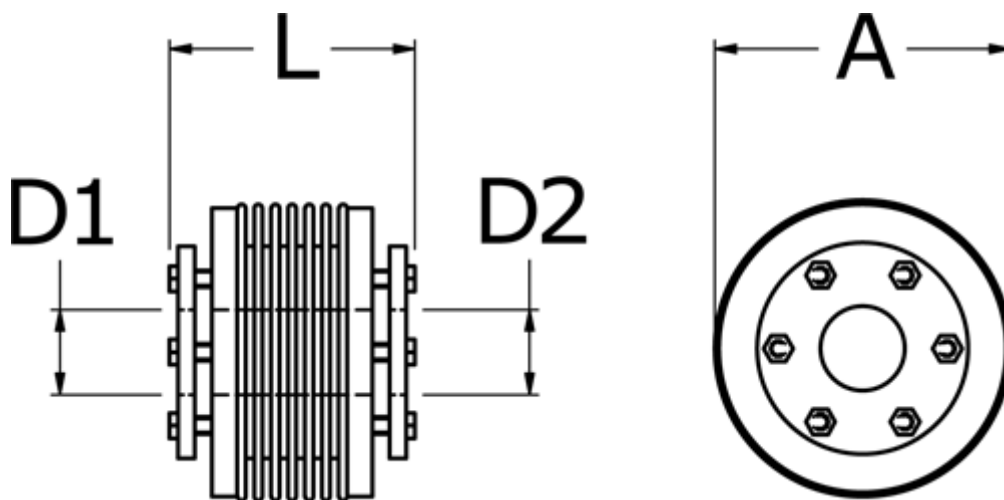

# Data Sheet

Article number: 3330550002067090

Description: Bellow coupling type 5 size5000  
Length 206 mm, bore 70/90 mm

## Measures

A	= 208
D1	= 70
D2	= 90
L	= 206
Nom. torque NM (Tkn)	= 5000